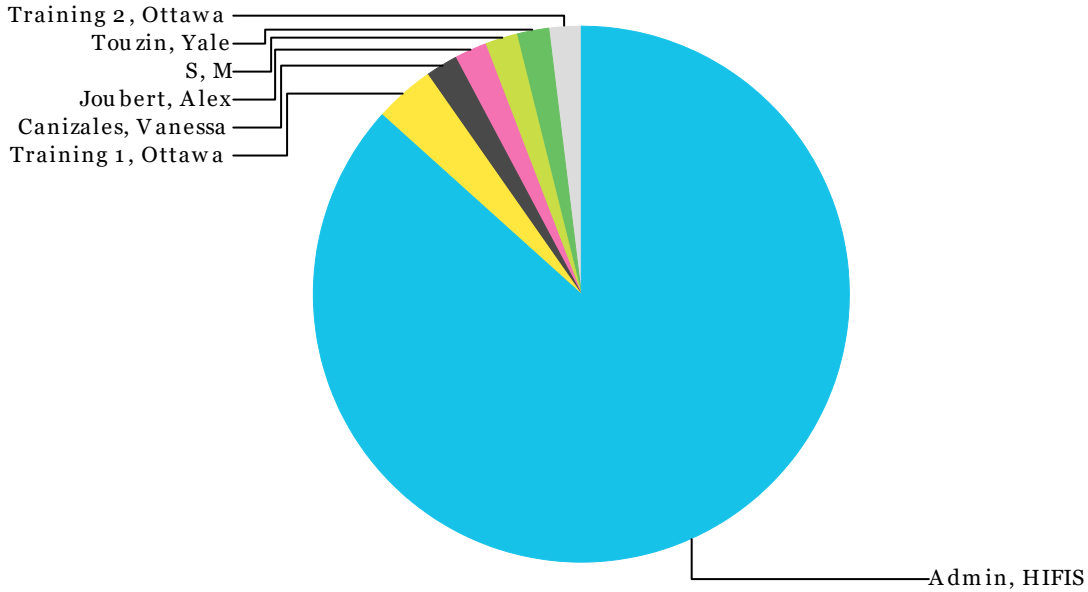

Merged Clients

Showing merges performed at **2020 PiT Count Demo, 2020 PiT Count Guide, 31 McGill Place, ABC Home, Adult Provider, Ali's House, Ali's World, Anne's Harbour, Another Service Provider, Bathurst Emergency Homeless Shelter + others [241 total]**

Between **January 1, 2020** and **December 31, 2023**

Client Merges by User

Top 10 Users, by # of Merges

	Number of Merges	
Admin, HIFIS	45	86.5%
Training 1, Ottawa	2	3.8%
Canizales, Vanessa	1	1.9%
Joubert, Alex	1	1.9%
S, M	1	1.9%
Touzin, Yale	1	1.9%
Training 2, Ottawa	1	1.9%