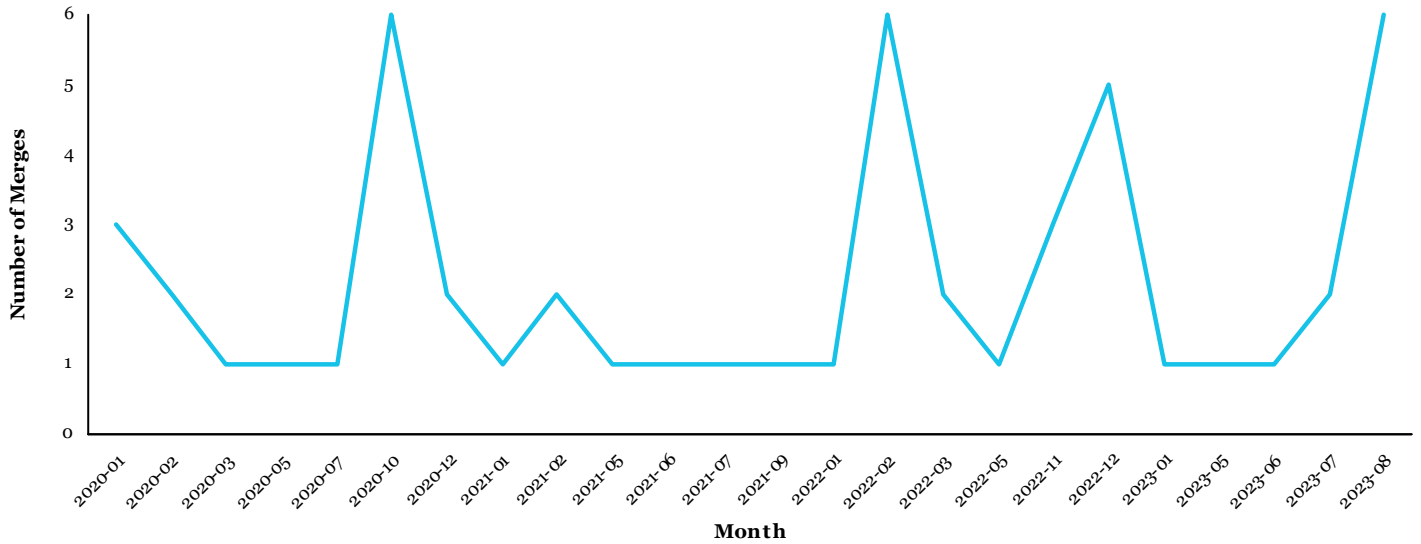

Merged Clients

Showing merges performed at **2020 PiT Count Demo, 2020 PiT Count Guide, 31 McGill Place, ABC Home, Adult Provider, Ali's House, Ali's World, Anne's Harbour, Another Service Provider, Bathurst Emergency Homeless Shelter + others [241 total]**

Between **January 1, 2020 and December 31, 2023**

Client Merges by Date

		Number of Merges	
2020	January 2020	3	5.8%
	February 2020	2	3.8%
	March 2020	1	1.9%
	May 2020	1	1.9%
	July 2020	1	1.9%
	October 2020	6	11.5%
	December 2020	2	3.8%
	Subtotal	16	30.8%
2021	January 2021	1	1.9%
	February 2021	2	3.8%
	May 2021	1	1.9%
	June 2021	1	1.9%
	July 2021	1	1.9%
	September 2021	1	1.9%
	Subtotal	7	13.5%
2022	January 2022	1	1.9%
	February 2022	6	11.5%
	March 2022	2	3.8%
	May 2022	1	1.9%
	November 2022	3	5.8%
	December 2022	5	9.6%
	Subtotal	18	34.6%
2023	January 2023	1	1.9%
	May 2023	1	1.9%
	June 2023	1	1.9%