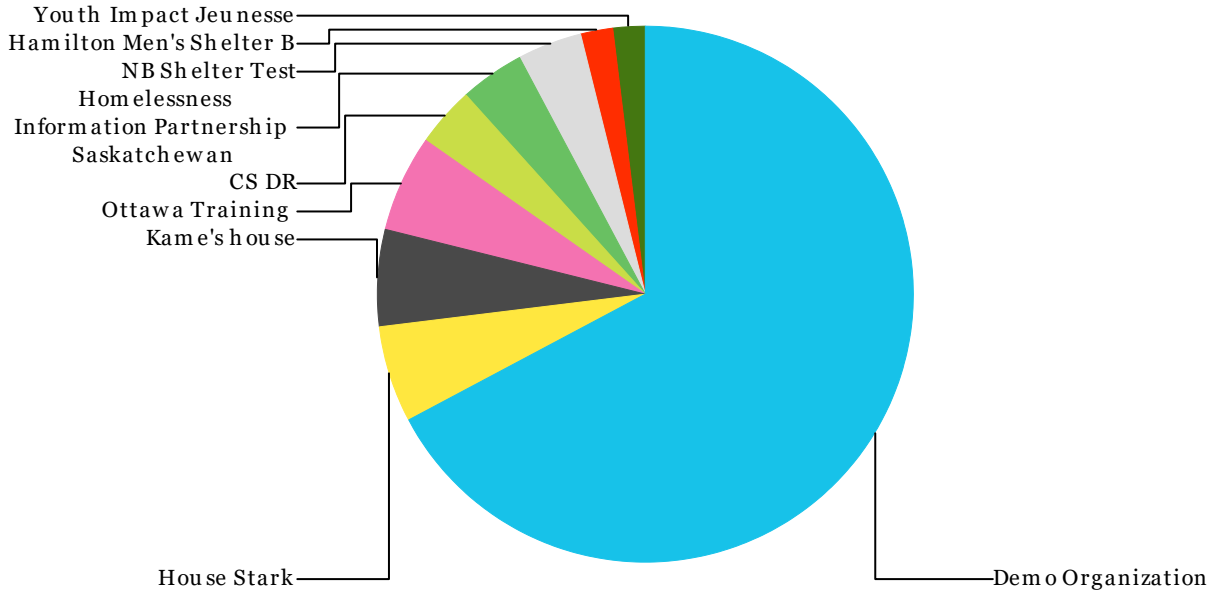

Merged Clients

Showing merges performed at **2020 PiT Count Demo, 2020 PiT Count Guide, 31 McGill Place, ABC Home, Adult Provider, Ali's House, Ali's World, Anne's Harbour, Another Service Provider, Bathurst Emergency Homeless Shelter + others [241 total]**

Between **January 1, 2020 and December 31, 2023**

Client Merges by Service Provider

Top 10 Service Providers, by # of Merges

	Number of Merges	
Demo Organization	35	67.3%
House Stark	3	5.8%
Kame's house	3	5.8%
Ottawa Training	3	5.8%
CS DR	2	3.8%
Homelessness Information Partnership Saskatchewan	2	3.8%
NB Shelter Test	2	3.8%
Hamilton Men's Shelter B	1	1.9%
Youth Impact Jeunesse	1	1.9%