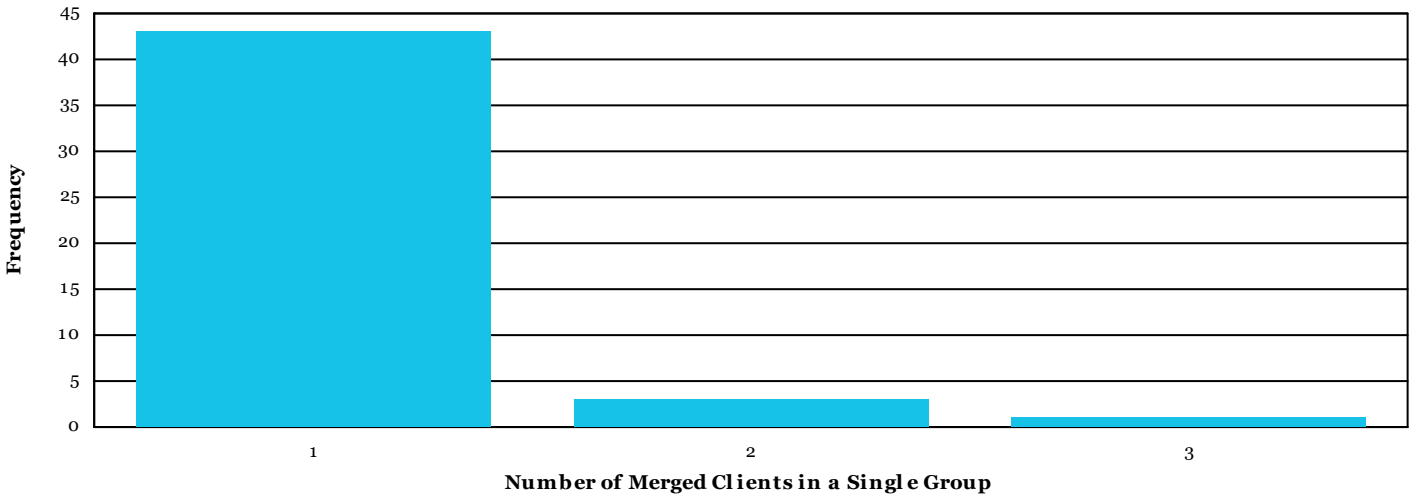

Between **January 1, 2020** and **December 31, 2023**

of Merge Groups:

47

of Removed Files:

52

of Merges Performed:

52

Merge Group Size