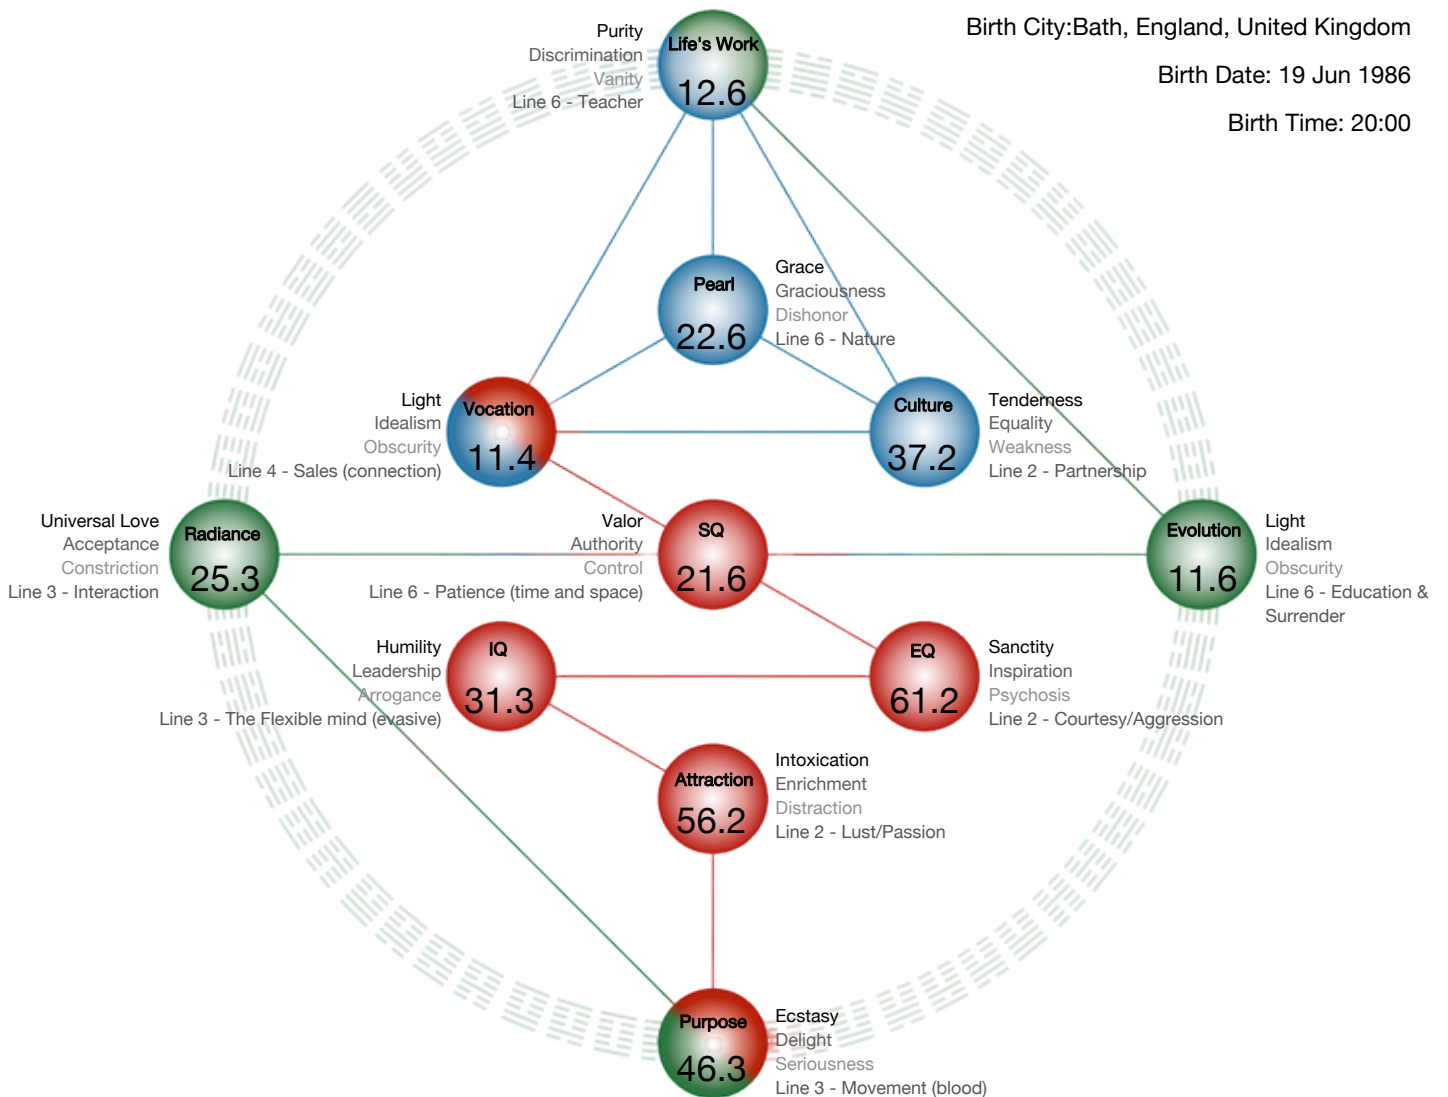

Your Hologenetic Profile