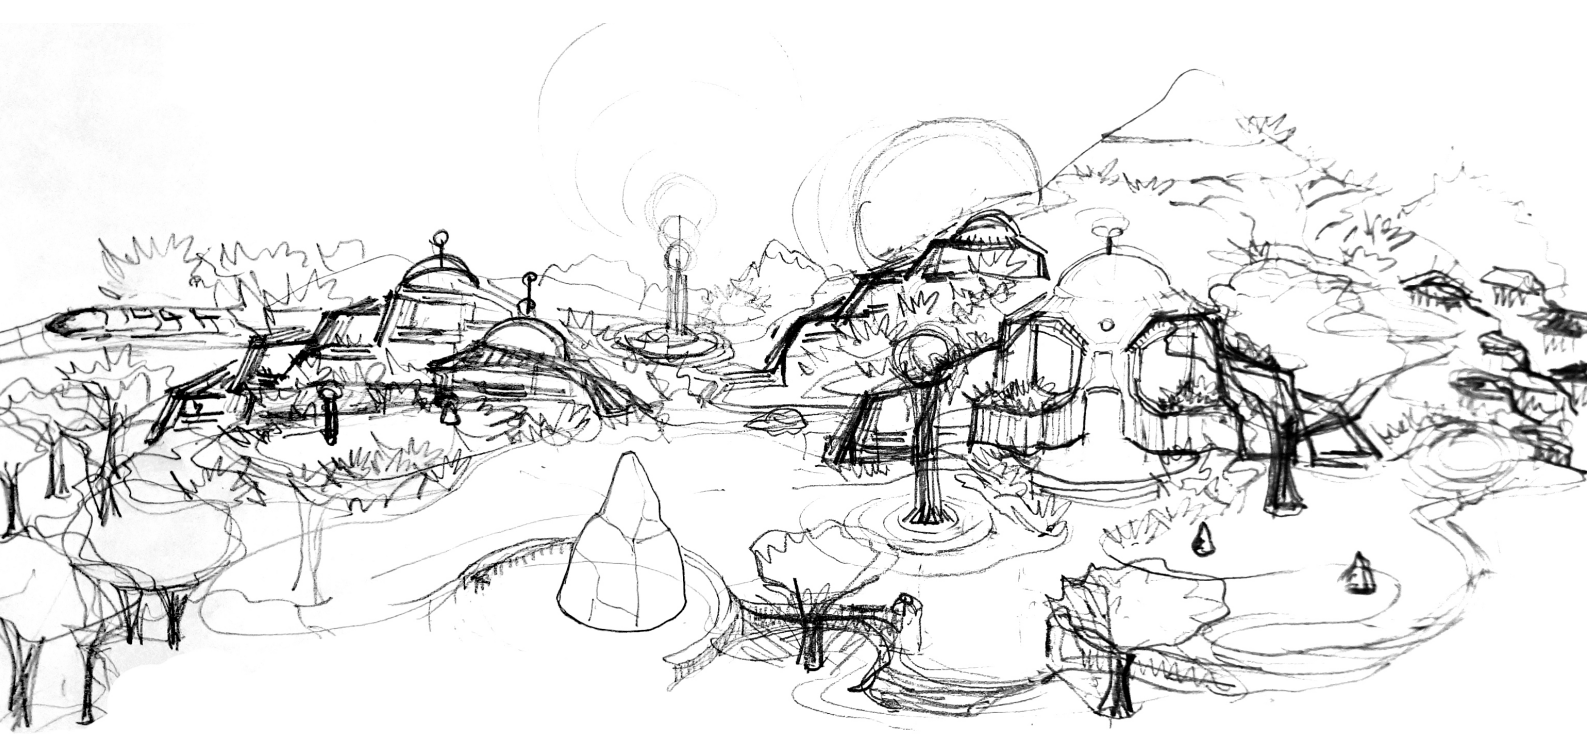

Is becoming a Certified Sacred Blueprint Practitioner the natural next step to advance your career and soul?

Fantastic! Fill out [*this application*](#) and we'll be in touch to book your special 1:1 call with Aisha to ensure you're a right match.

The adventure begins June 2026!

We're curating an intimate and extraordinary constellation of women architects, landscape architects, and interior architects.

Spots are limited.