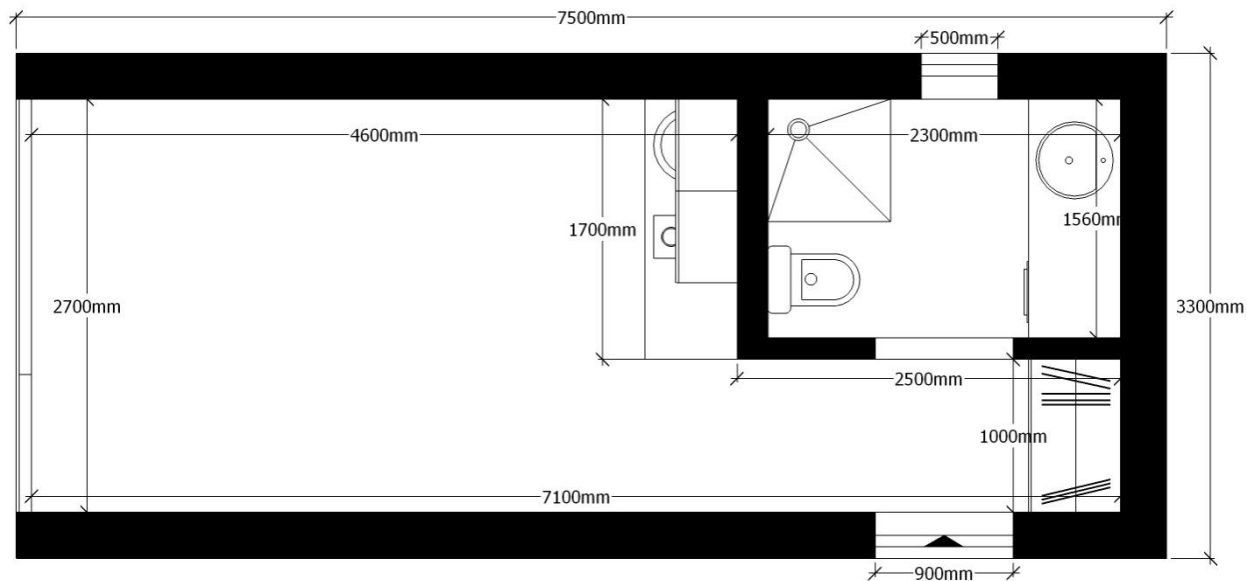

Building type:

Modular building

Parameters:

No. of people in house:

1 (permanent living) or 2 (sleeping overnight)

7500mm (length) x 3300mm (width) x 3500 (height);

Building area (outer perimeter): 26.2 m² (without terrace)

Floor area: 19 m²

Terrace area – 10.00 m²

Inner height – 220 cm and 270 cm (from floor to ceiling)

Thermal resistance:

Walls: $U = 0,15 \text{ W/ m}^2 \text{ K}$

Roof: $U = 0,14 \text{ W/ m}^2 \text{ K}$

Floor: $U = 0,14 \text{ W/ m}^2 \text{ K}$

Given minimal indicators.

KOMPAKT 19

	Uten terrasse	Med terrasse
Number of residents	1-2 - permanent living 2 - for overnight stays	1-2 - permanent living 2 - for overnight stays
Size of the house	7500mm x 3300mm height - 3500mm	10500mm x 3300mm height - 3500mm
Building area	26.2 m²	32.2 m²
Interior area	total: 19 m²	total: 19 m²