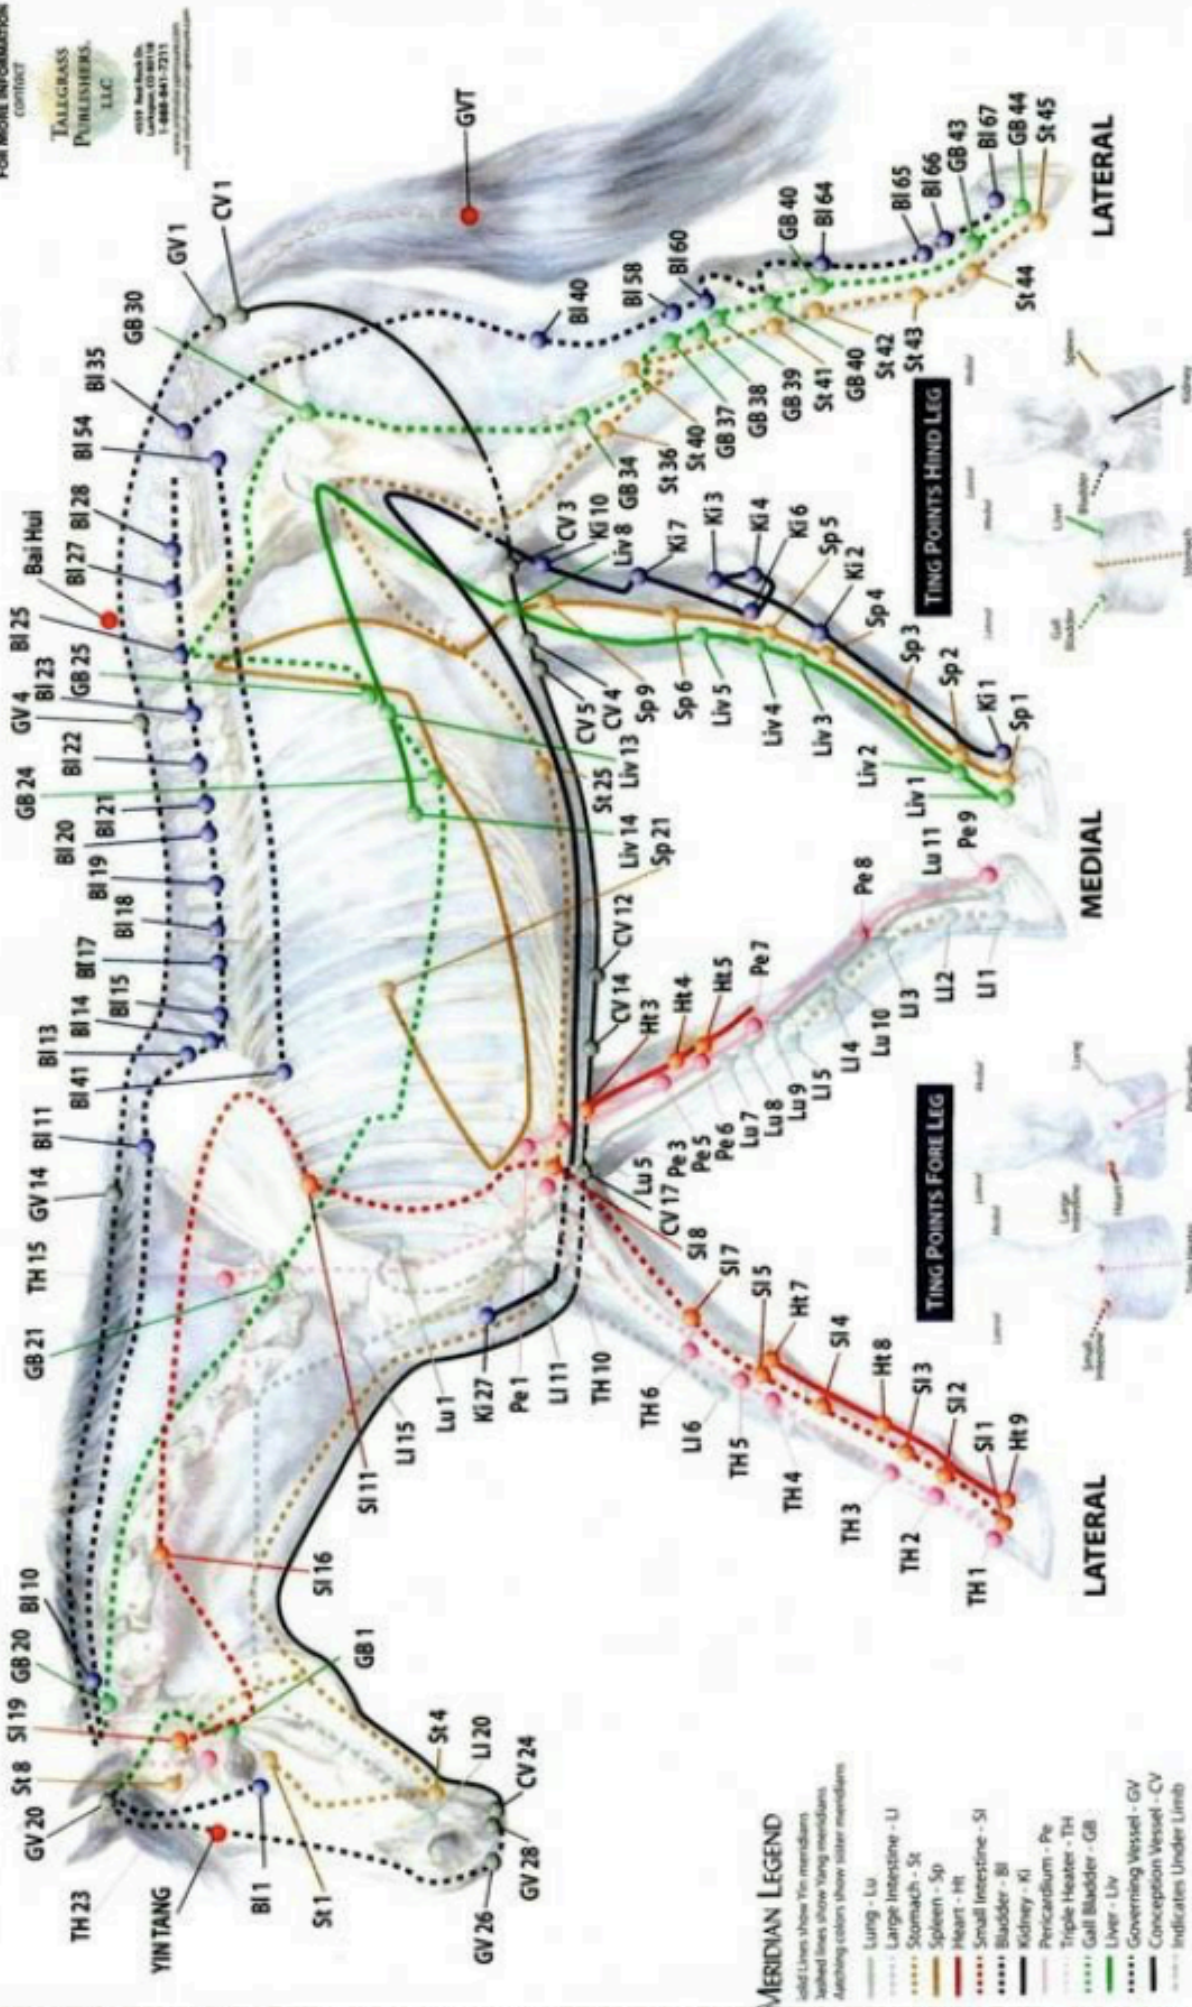

EQUINE ACUPRESSURE MERIDIAN CHART

©2007

FOR MORE INFORMATION
CONTACT:

TALLEGRASS
PUBLISHERS,
LLC

MERIDIAN LEGEND

- Solid lines show Yin meridians
- Dashed lines show Yang meridians
- Labelled lines show Yang meridians
- Arched colors show sister meridians
- Lung - Lu
- Large Intestine - LI
- Stomach - St
- Spleen - Sp
- Heart - HT
- Small Intestine - SI
- Bladder - Bl
- Kidney - Ki
- Pericardium - Pe
- Triple Heater - TH
- Gall Bladder - GB
- Liver - Liv
- Governing Vessel - GV
- Conception Vessel - CV
- Indicates Under Limb