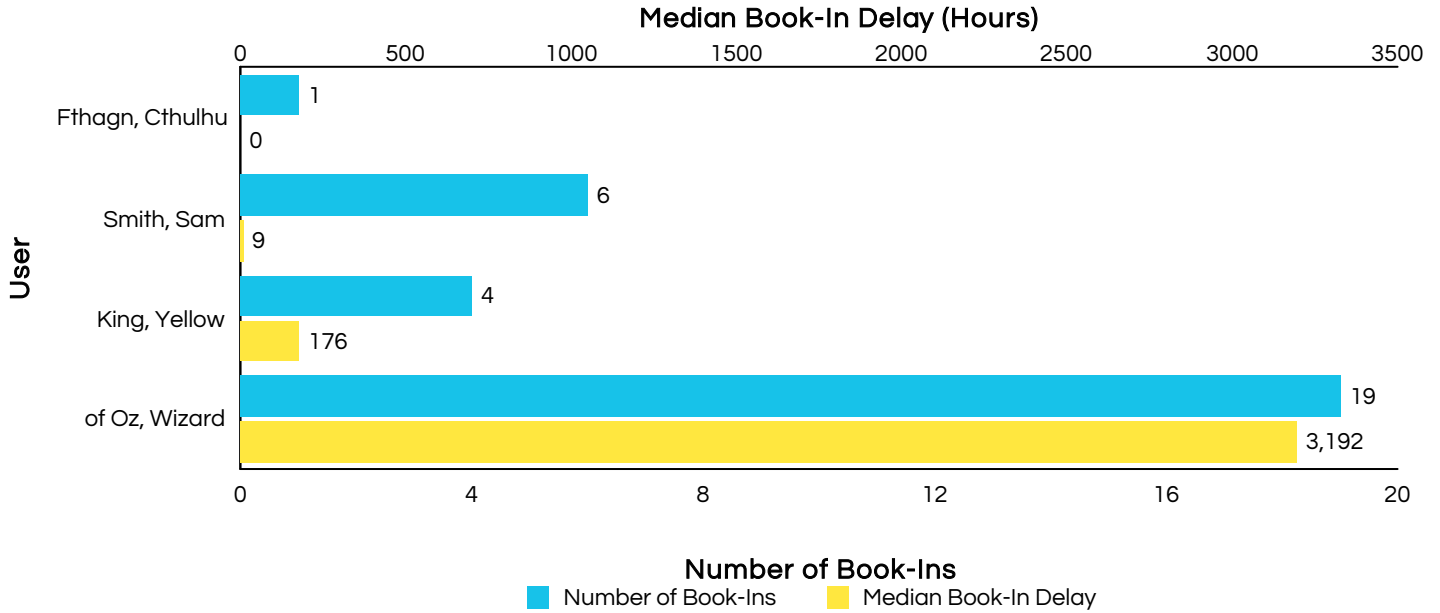

## Most Prolific Users

Top 10 users with the most book-ins

## Least Prolific Users

Top 10 users with the fewest book-ins

# Shelter Book-In Timeliness

Showing shelter book-ins at selected service providers  
From January 03, 2016 to January 03, 2022

## Most Timely Users

Top 10 users with the lowest median book-in delay