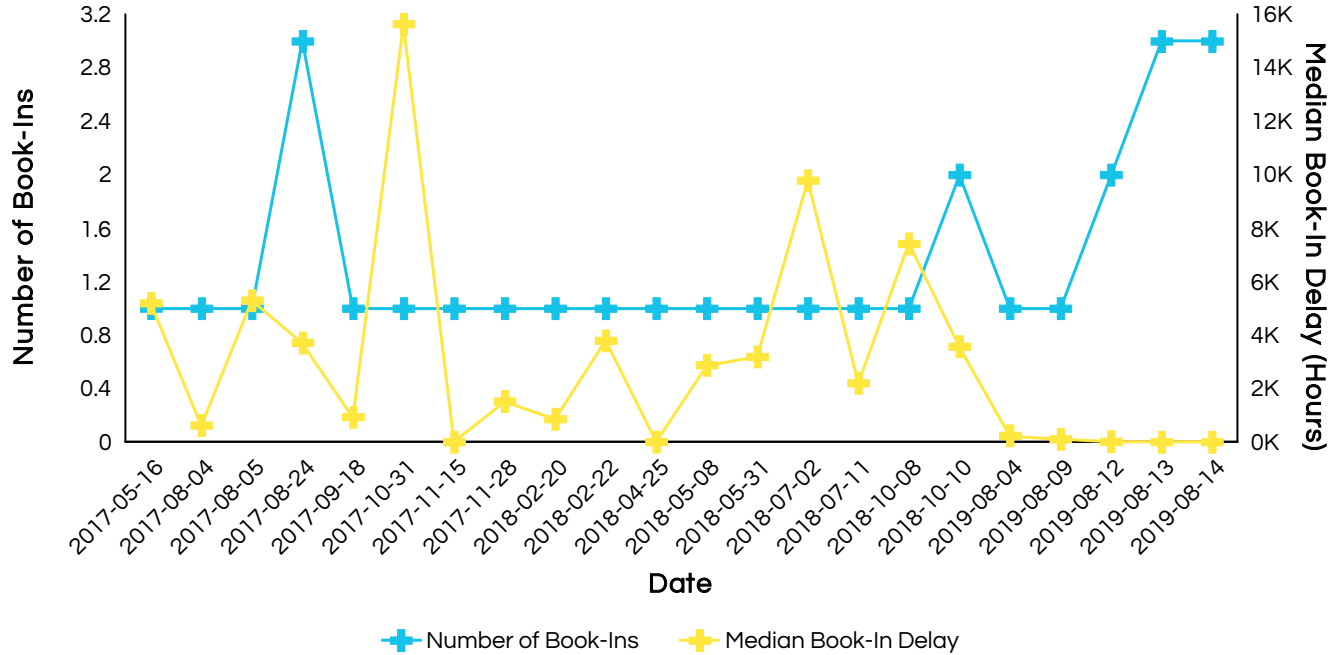

Shelter Book-In Timeliness

Showing shelter book-ins at selected service providers
From January 03, 2016 to January 03, 2022

Book-In Delays by Date