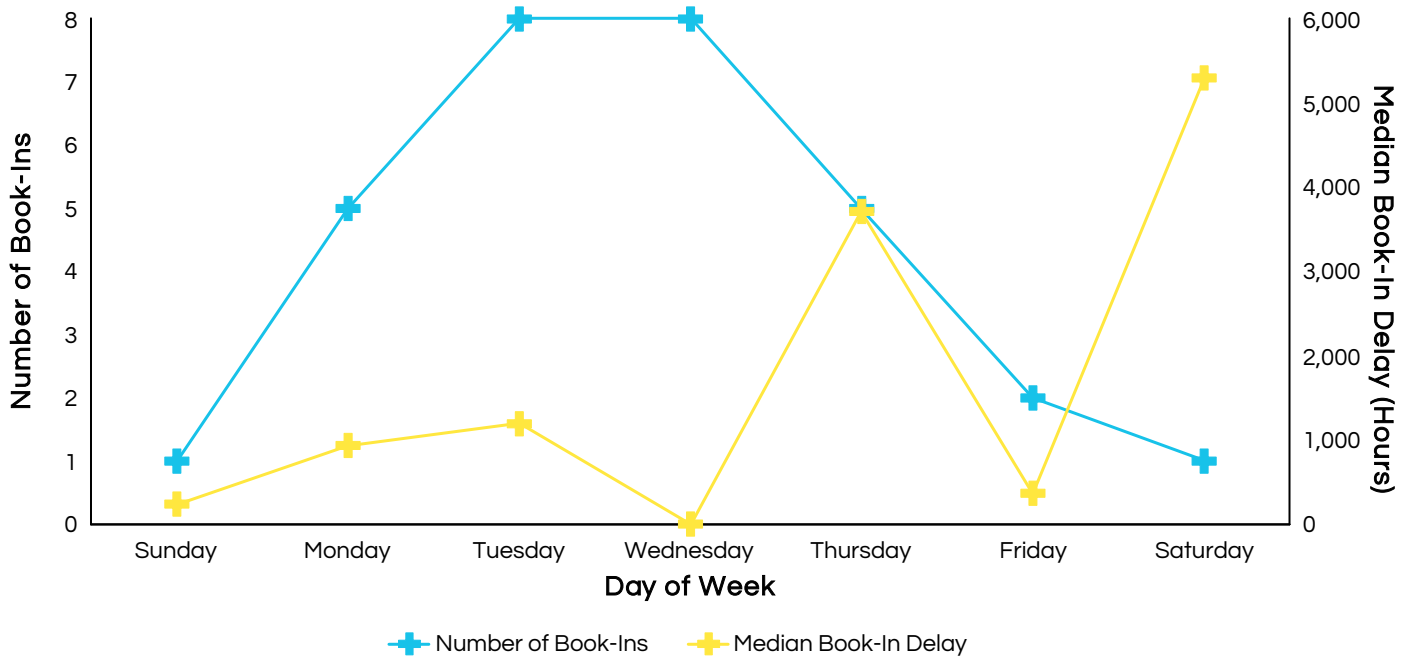

Book-In Timeliness by Day of Week