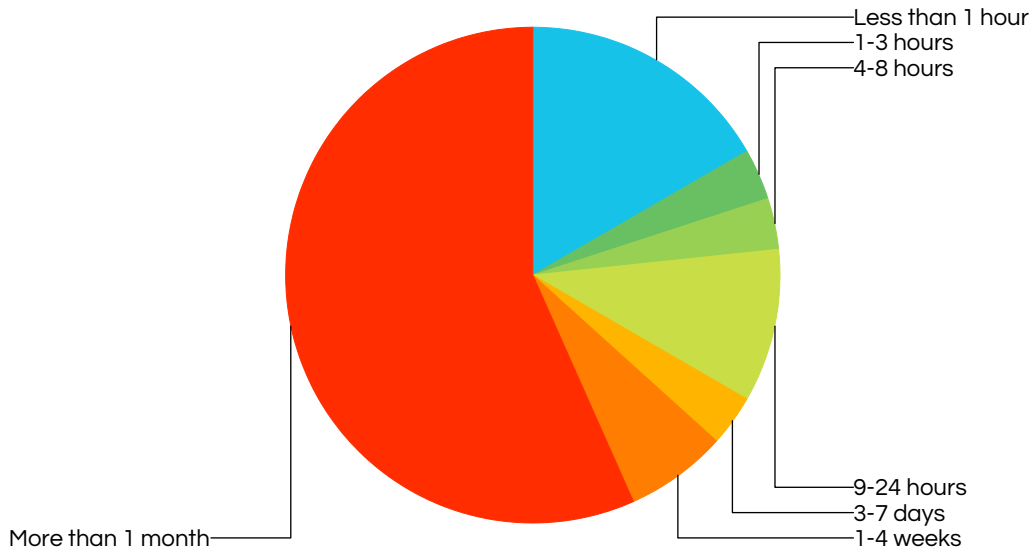

Shelter Book-In Timeliness

Showing shelter book-ins at selected service providers
From January 03, 2016 to January 03, 2022

Service Provider(s): Region of Oz, Wonderland Shelter, Never Never Land, My Service Provider

Overall, your median book-in delay is 1,230.5 hours which is More than 1 month.

Overall Book-In Delay

Length of time between book-in and data entry

All Book-Ins by Delay Category

	Total	
	Number of Book-Ins	Percent of Total Book-Ins
Less than 1 hour	5	16.7%
1-3 hours	1	3.3%
4-8 hours	1	3.3%
9-24 hours	3	10.0%
3-7 days	1	3.3%
1-4 weeks	2	6.7%
More than 1 month	17	56.7%
Total	30	100.0%