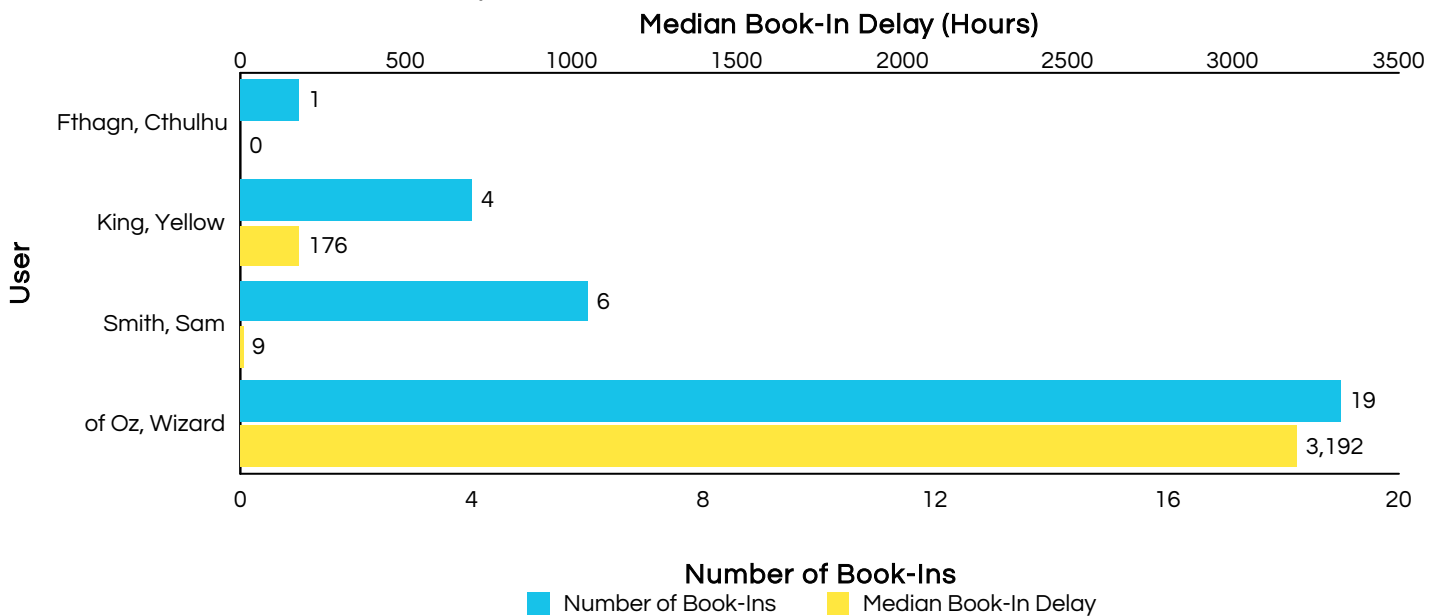

## All Selected Service Providers, Detailed Data

	Total			
	Number of Book-Ins	Median Book-In Delay (Hours)	Average Book-In Delay (Hours)	Longest Book-In Delay (Hours)
Never Never Land	9	17.6	2,322.0	15,644.8
Region of Oz	18	2,784.9	3,087.6	9,789.8
Wonderland Shelter	3	936.0	1,576.9	3,794.8
<b>Total</b>	<b>30</b>	<b>1,230.5</b>	<b>2,706.9</b>	<b>15,644.8</b>

# Shelter Book-In Timeliness

Showing shelter book-ins at selected service providers  
From January 03, 2016 to January 03, 2022

## Most Prolific Users

Top 10 users with the most book-ins

## Least Prolific Users

Top 10 users with the fewest book-ins