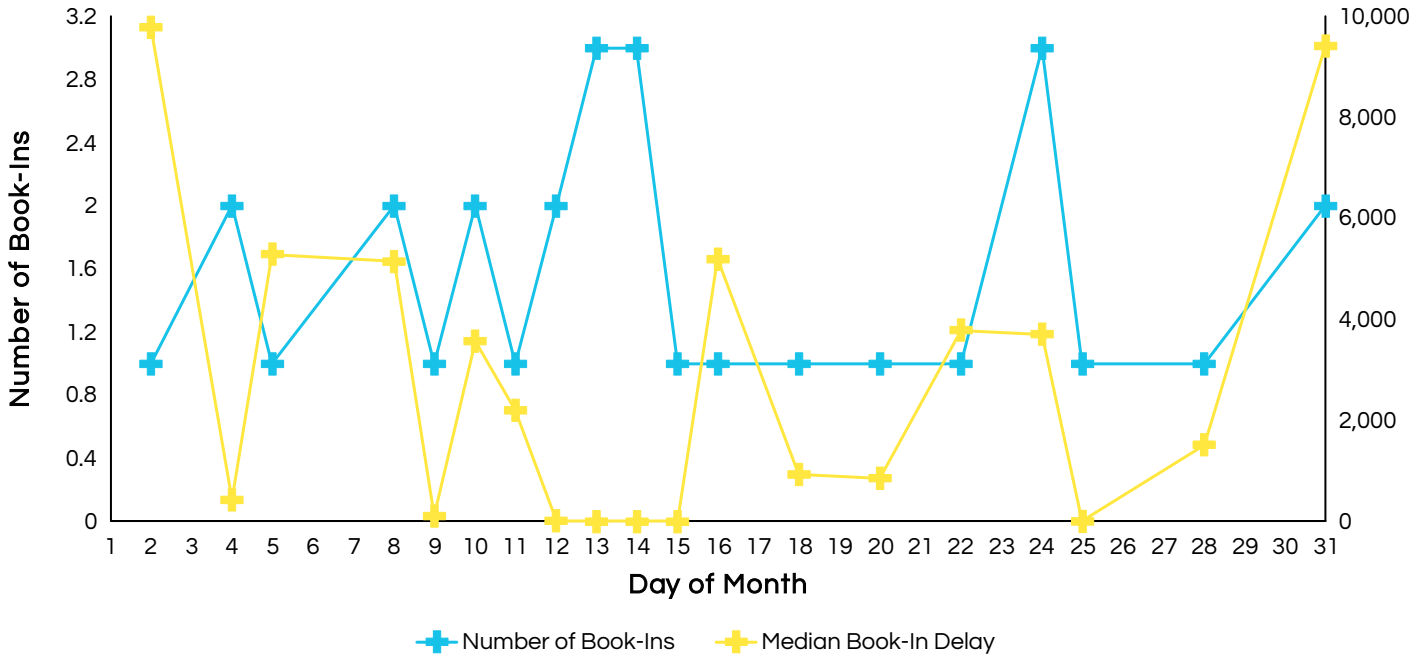

Shelter Book-In Timeliness

Showing shelter book-ins at selected service providers
From January 03, 2016 to January 03, 2022

Book-In Timeliness by Day of Month

Number of Book-Ins Median Book-In Delay