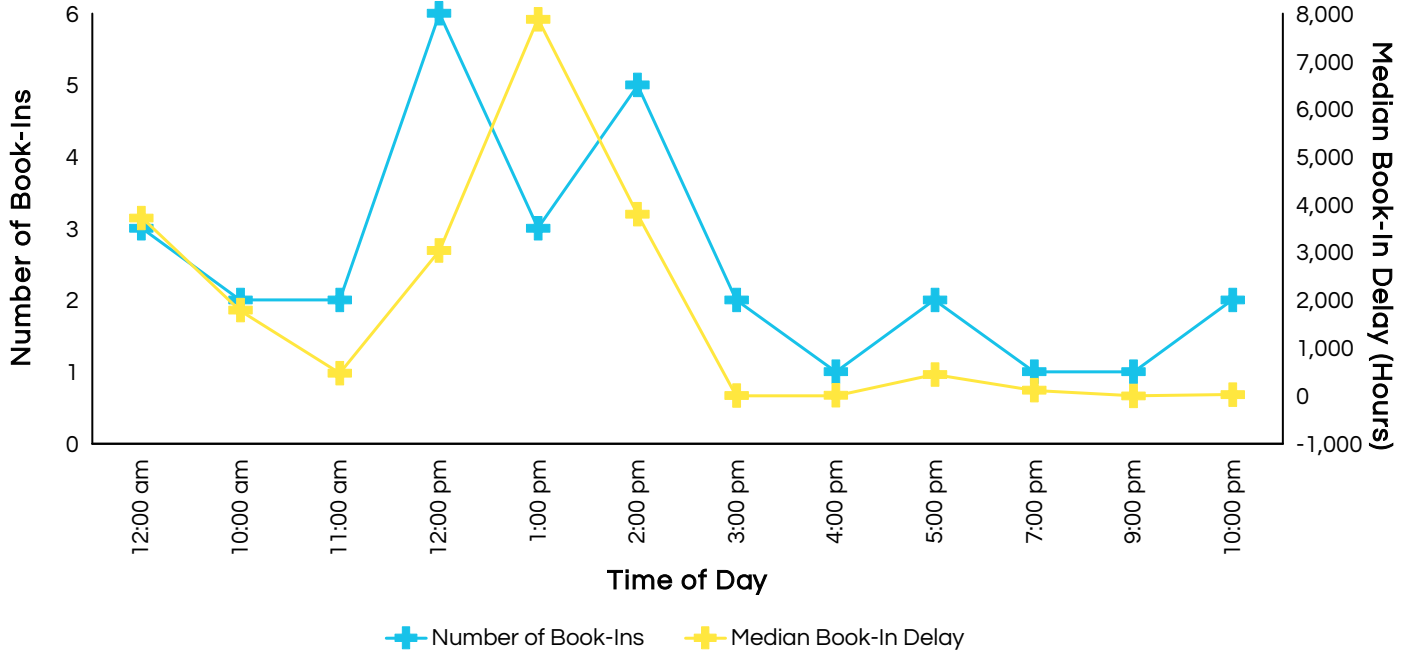

Shelter Book-In Timeliness

Showing shelter book-ins at selected service providers
From January 03, 2016 to January 03, 2022

Book-In Timeliness by Time of Day

Shelter Book-In Timeliness

Showing shelter book-ins at selected service providers
From January 03, 2016 to January 03, 2022

All Book-Ins at Selected Service Providers, Detailed Data

	Total			
	Number of Book-Ins	Median Book-In Delay (Hours)	Average Book-In Delay (Hours)	Longest Book-In Delay (Hours)
2017	10	3,202.1	4,350.6	15,644.8
May 2017	1	5,197.8	5,197.8	5,197.8
May 16	1	5,197.8	5,197.8	5,197.8
August 2017	5	3,714.4	4,040.4	7,873.0
Aug 4	1	625.1	625.1	625.1
Aug 5	1	5,299.8	5,299.8	5,299.8
Aug 24	3	3,714.4	4,759.0	7,873.0
September 2017	1	936.0	936.0	936.0
Sep 18	1	936.0	936.0	936.0
October 2017	1	15,644.8	15,644.8	15,644.8
Oct 31	1	15,644.8	15,644.8	15,644.8
November 2017	2	762.5	762.5	1,525.0
Nov 15	1	0.0	.0	.0
Nov 28	1	1,525.0	1,525.0	1,525.0
2018	10	3,383.4	3,730.0	9,789.8
February 2018	2	2,328.3	2,328.3	3,794.8
Feb 20	1	861.8	861.8	861.8
Feb 22	1	3,794.8	3,794.8	3,794.8
April 2018	1	6.0	6.0	6.0
Apr 25	1	6.0	6.0	6.0
May 2018	2	3,036.1	3,036.1	3,192.3
May 8	1	2,880.0	2,880.0	2,880.0
May 31	1	3,192.3	3,192.3	3,192.3
July 2018	2	5,997.8	5,997.8	9,789.8
Jul 2	1	9,789.8	9,789.8	9,789.8
Jul 11	1	2,205.8	2,205.8	2,205.8
October 2018	3	3,576.0	4,856.7	7,419.6
Oct 8	1	7,419.6	7,419.6	7,419.6
Oct 10	2	3,575.3	3,575.3	3,576.0
2019	10	9.3	40.0	240.0
August 2019	10	9.3	40.0	240.0
Aug 4	1	240.0	240.0	240.0
Aug 9	1	112.9	112.9	112.9
Aug 12	2	18.4	18.4	18.4
Aug 13	3	1.1	6.2	17.6
Aug 14	3	0.0	-2.8	.0