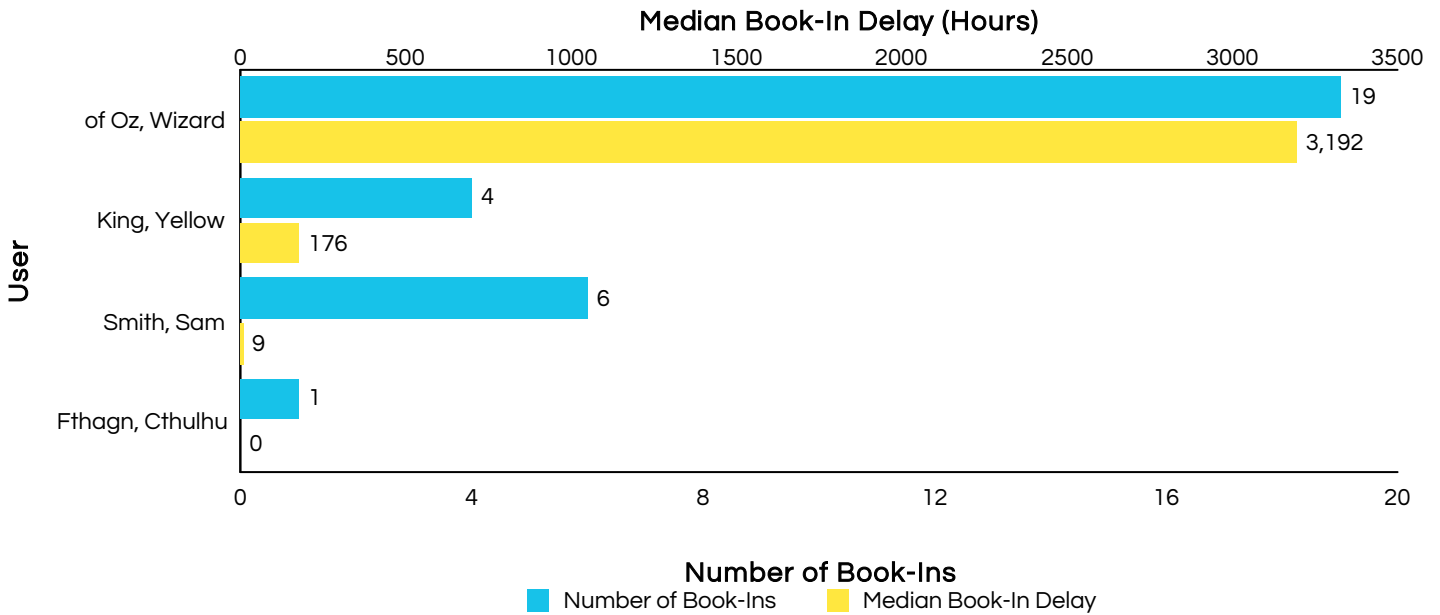

## Least Prolific Users

Top 10 users with the fewest book-ins

# Shelter Book-In Timeliness

Showing shelter book-ins at selected service providers  
From January 03, 2016 to January 03, 2022

## Most Timely Users

Top 10 users with the lowest median book-in delay

## Least Timely Users

Top 10 users with the highest median book-in delay