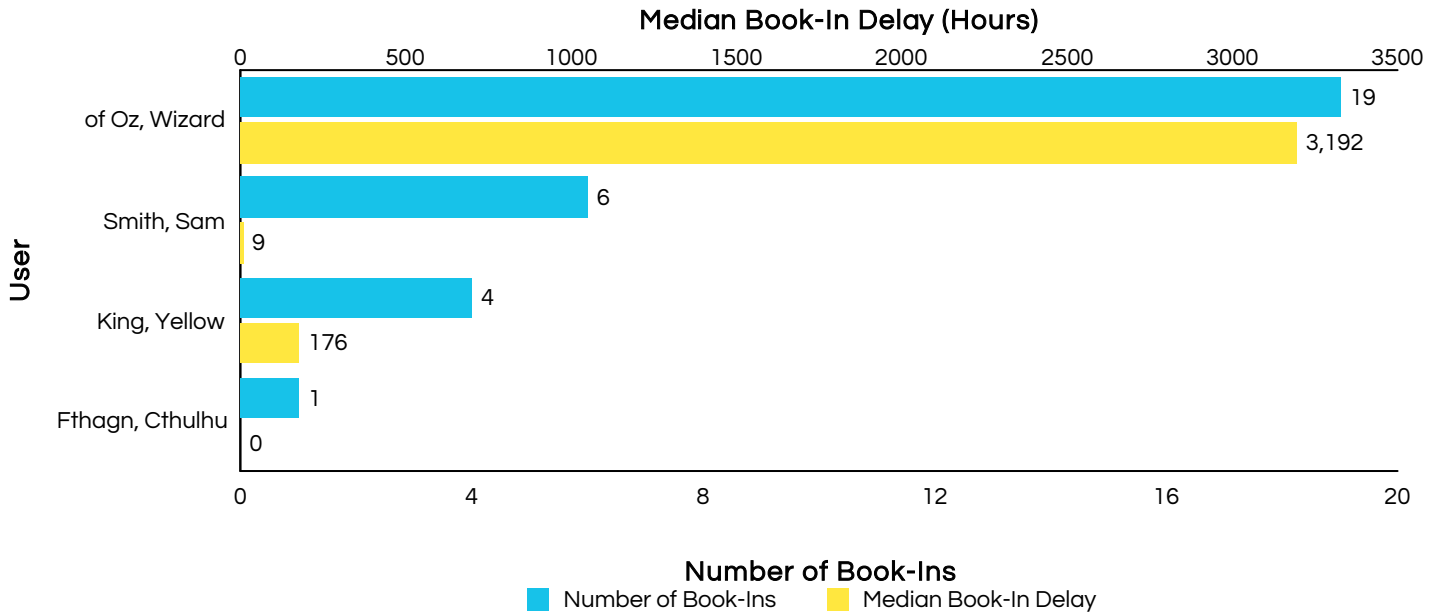

## All Selected Service Providers, Detailed Data

	Total			
	Number of Book-Ins	Median Book-In Delay (Hours)	Average Book-In Delay (Hours)	Longest Book-In Delay (Hours)
Never Never Land	9	17.6	2,322.0	15,644.8
Region of Oz	18	2,784.9	3,087.6	9,789.8
Wonderland Shelter	3	936.0	1,576.9	3,794.8
<b>Total</b>	<b>30</b>	<b>1,230.5</b>	<b>2,706.9</b>	<b>15,644.8</b>

# Shelter Book-In Timeliness

Showing shelter book-ins at selected service providers  
From January 03, 2016 to January 03, 2022

## Most Prolific Users

Top 10 users with the most book-ins