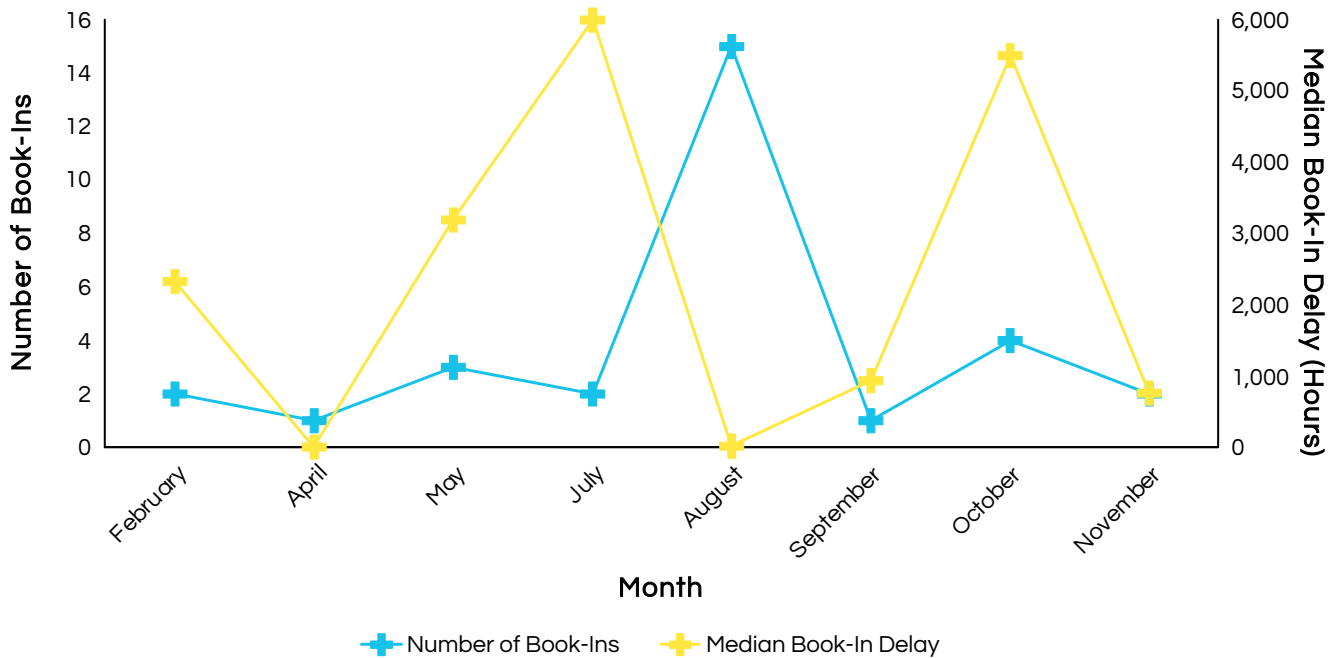

Book-In Timeliness by Month

Number of Book-Ins Median Book-In Delay