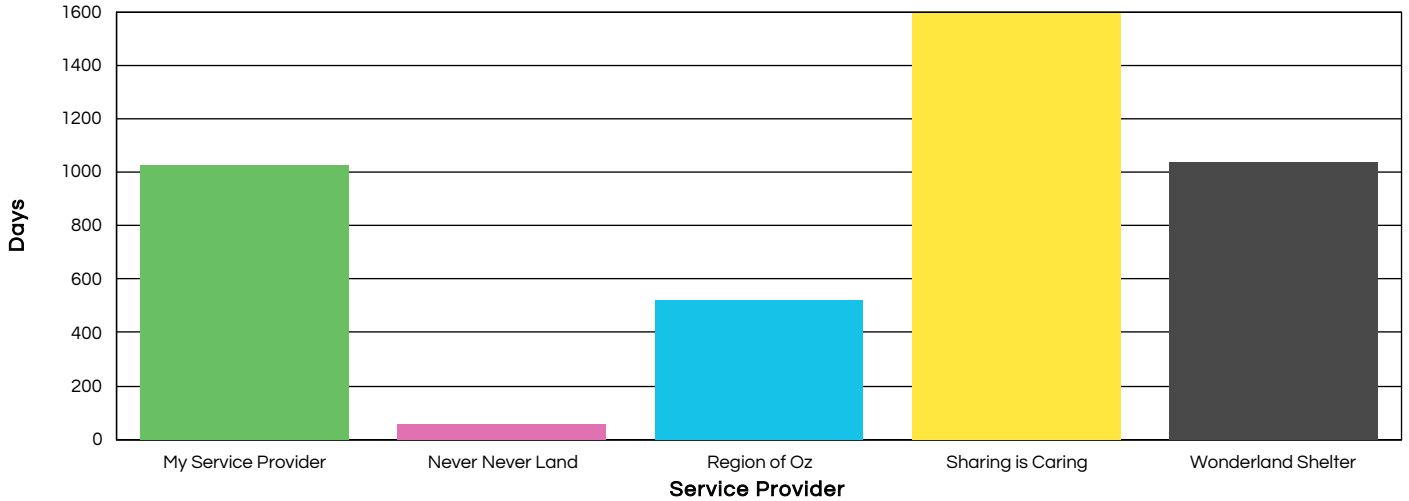

Stale User Accounts

Date: July 07, 2022

Inactivity Threshold: 90 days

Service Provider(s): Region of Oz, Wonderland Shelter, Never Never Land, My Service Provider, Secret Organization, Sharing is Caring, Emerald City Housing Corp.

All Active User Accounts by Last Login Date

Active User Accounts by Last Login Date and Service Provider

Size of pie denotes number of active user accounts

Stale User Accounts

Date: July 07, 2022

Inactivity Threshold: 90 days

Service Provider(s): Region of Oz, Wonderland Shelter, Never Never Land, My Service Provider, Secret Organization, Sharing is Caring, Emerald City Housing Corp.

Median Days Since Most Recent Login, by Service Provider

	Active User Accounts		
	User Accounts	Median Days Since Most Recent Login	Median Logins per User in Past 90 Days
My Service Provider	1	1,026	0
Never Never Land	1	58	5
Region of Oz	2	521	6
Sharing is Caring	1	1,591	0
Wonderland Shelter	2	1,036	0
Total	7	1,036	0