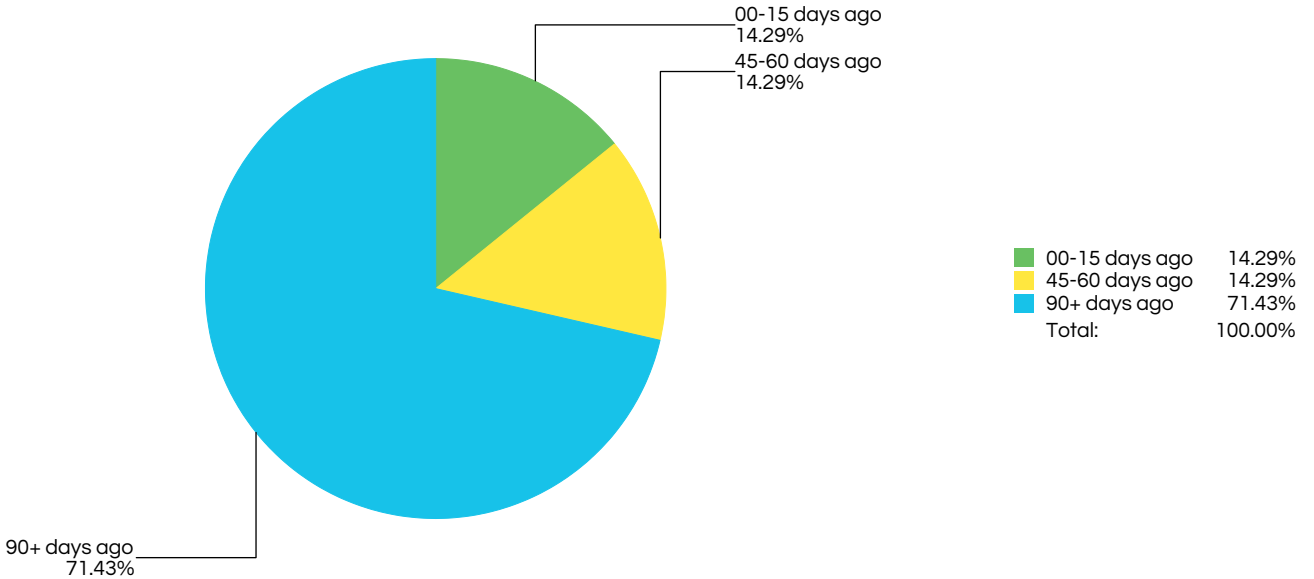

Stale User Accounts

Date: July 07, 2022

Inactivity Threshold: 90 days

Service Provider(s): Region of Oz, Wonderland Shelter, Never Never Land, My Service Provider, Secret Organization, Sharing is Caring, Emerald City Housing Corp.

All Active User Accounts by Last Login Date

Active User Accounts by Last Login Date and Service Provider

Size of pie denotes number of active user accounts

Stale User Accounts

Date: July 07, 2022

Inactivity Threshold: 90 days

	Active User Accounts		
	User Accounts	Median Days Since Most Recent Login	Median Logins per User in Past 90 Days
My Service Provider	1	1,026	0
Never Never Land	1	58	5
Region of Oz	2	521	6
Sharing is Caring	1	1,591	0
Wonderland Shelter	2	1,036	0
Total	7	1,036	0