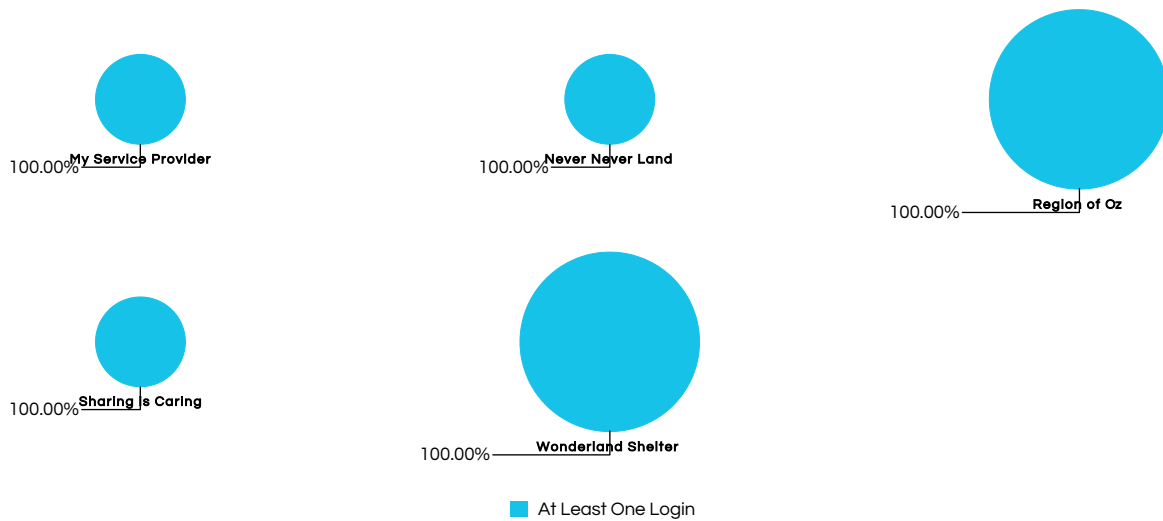

Active User Accounts With No EULA		
	User Account Created Date	Account Age (in Days)
Sharing is Caring		
User Name:		
Chris (Clark, Chris)	2017-11-21	1,689

Stale User Accounts

Date: July 07, 2022

Inactivity Threshold: 90 days

Service Provider(s): Region of Oz, Wonderland Shelter, Never Never Land, My Service Provider, Secret Organization, Sharing is Caring, Emerald City Housing Corp.

Active User Accounts With No Logins

*It is possible for some users to agree to the EULA but still not login, and there are ways that a user's EULA acceptance could be reset and show an active user as having not agreed to the EULA. Therefore, this section also shows users who have never logged in to their account. **All of the following user accounts should be investigated immediately.***