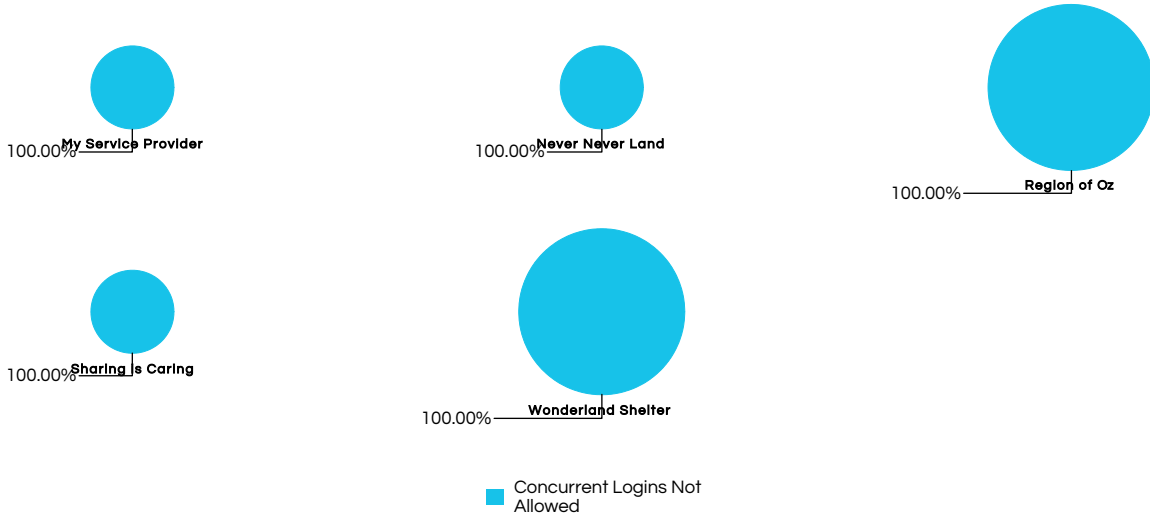

Stale User Accounts

Date: July 07, 2022

Inactivity Threshold: 90 days

Service Provider(s): Region of Oz, Wonderland Shelter, Never Never Land, My Service Provider, Secret Organization, Sharing is Caring, Emerald City Housing Corp.

Active User Accounts with Concurrent Logins

User accounts can be set to allow concurrent logins or not. Concurrent logins is when the same user account is logged in on two or more devices at the same time. In the ordinary course of business, this is not necessary for the vast majority of all users (although it is helpful in training environments). In addition, it's a security risk: it might mean that a hacker could be using a user's account without their knowledge, or they could be knowingly sharing their account with a coworker (which is not recommended). For each of the user accounts listed below, it's suggested that you **review and see if there is a compelling reason why the user needs to login from more than one computer at the same time.**