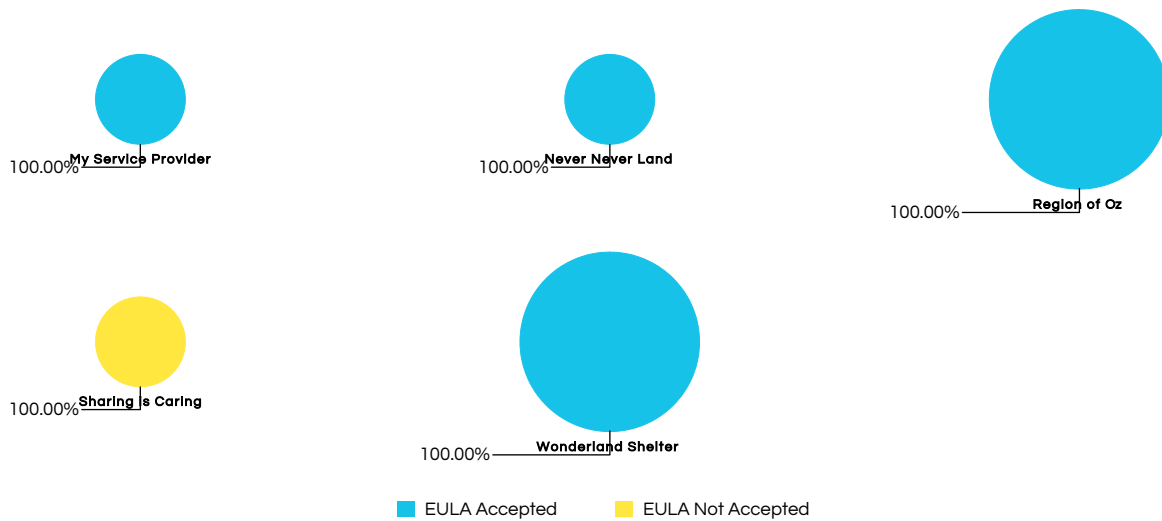

	Active User Accounts		
	User Accounts	Median Days Since Most Recent Login	Median Logins per User in Past 90 Days
My Service Provider	1	1,026	0
Never Never Land	1	58	5
Region of Oz	2	521	6
Sharing is Caring	1	1,591	0
Wonderland Shelter	2	1,036	0
Total	7	1,036	0

Stale User Accounts

Date: July 07, 2022

Inactivity Threshold: 90 days

Service Provider(s): Region of Oz, Wonderland Shelter, Never Never Land, My Service Provider, Secret Organization, Sharing is Caring, Emerald City Housing Corp.

Active User Accounts With No EULA

When a user account is first created, the first time that the user logs in, they are prompted to agree to the End-User License Agreement (EULA), which means they agree to the terms of use of the software. The user is unable to use the software without completing this step. Therefore, user accounts that are active and where the user has not signed the EULA represent accounts in which the user has never used the software. **All of the following user accounts should be investigated immediately.** There could possibly be extenuating circumstances where an active user's EULA acceptance could get reset, however.