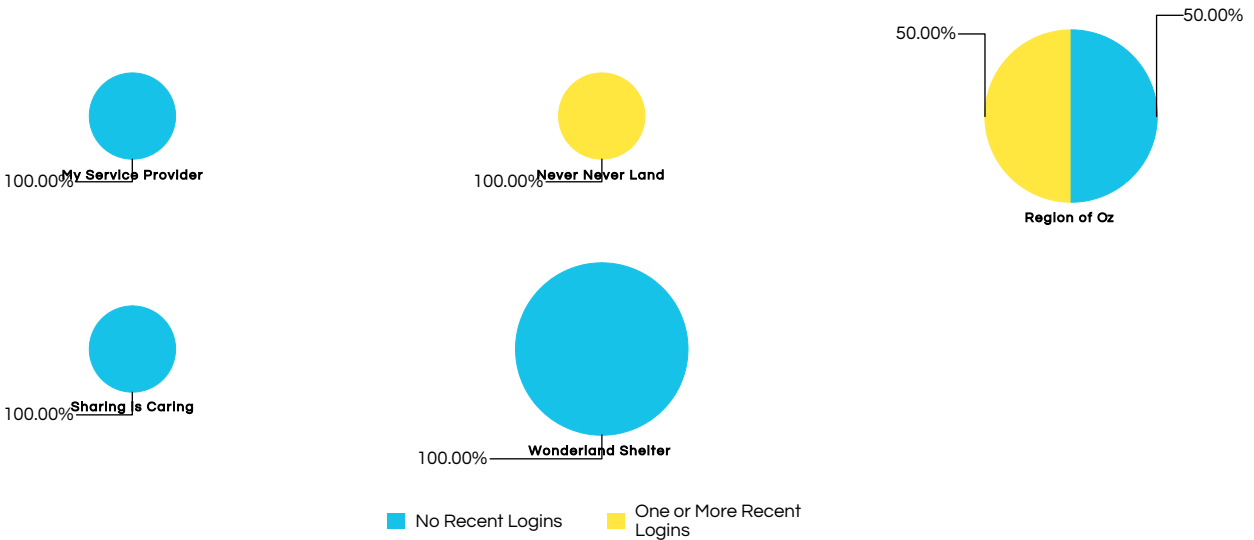

Stale User Accounts

Date: July 07, 2022

Inactivity Threshold: 90 days

Service Provider(s): Region of Oz, Wonderland Shelter, Never Never Land, My Service Provider, Secret Organization, Sharing is Caring, Emerald City Housing Corp.

Active User Accounts with no Recent Login in Past 90 Days

A user account can be active but unused. In this section, a recent login is considered to be any login within the past 1 month. Users that have not logged in within the past 1 month, that still have active user accounts, **should most likely have their user accounts deactivated.**

Active User Accounts With No Recent Logins in Past 90 Days

	Last Login Date	Days Since Last Login
My Service Provider		
User Name:		
Alex (Adams, Alex)	2019-09-15	1,026
Region of Oz		
User Name:		
hastur (King, Yellow)	2019-09-05	1,036
Sharing is Caring		
User Name:		
Chris (Clark, Chris)	2018-02-27	1,591
Wonderland Shelter		
User Name:		
redqueen (Queen, Red)	2019-09-05	1,036
Sam (Smith, Sam)	2019-09-05	1,036