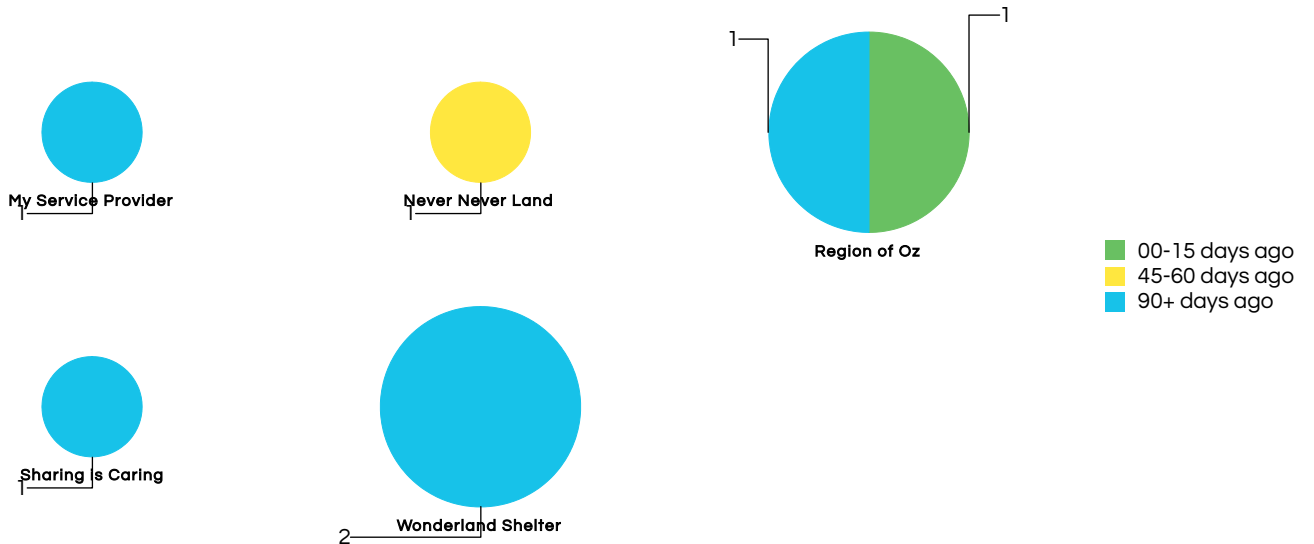

Active User Accounts by Last Login Date and Service Provider

Size of pie denotes number of active user accounts