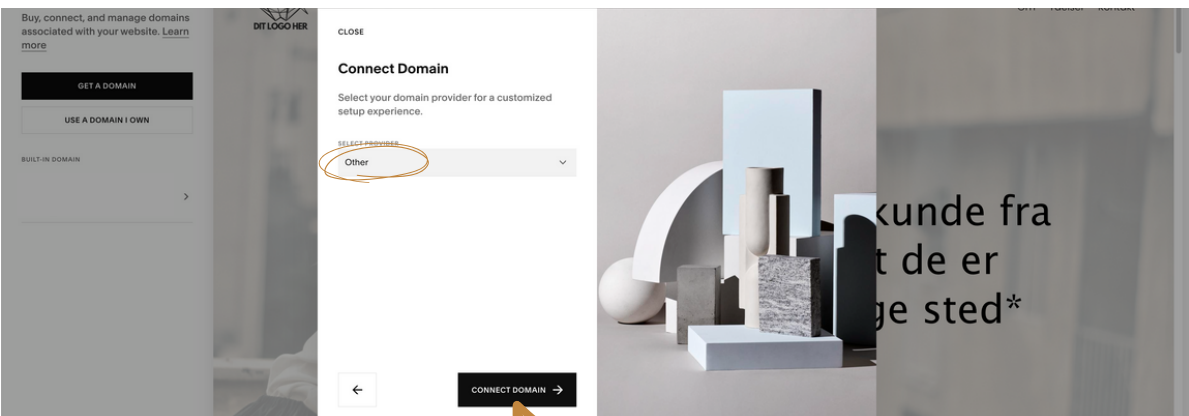

Domains

Buy, connect, and manage domains associated with your website. [Learn more](#)

GET A DOMAIN **USE A DOMAIN I OWN**

SKRIV DIT DOMÆNE

DOMAIN OVERVIEW

DNS Settings

VIEW WEBSITE REFRESH RECORDS

This table shows you the DNS entries needed to connect your domain. [Log in to your domain provider](#) to manage these settings. If you need help adding and removing DNS entries, follow our [step-by-step guide](#) that walks you through the process.