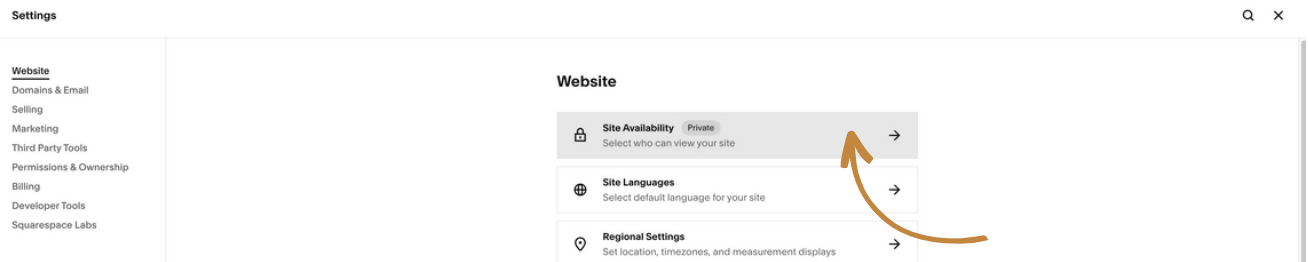

● LAUNCH HJEMMESIDE