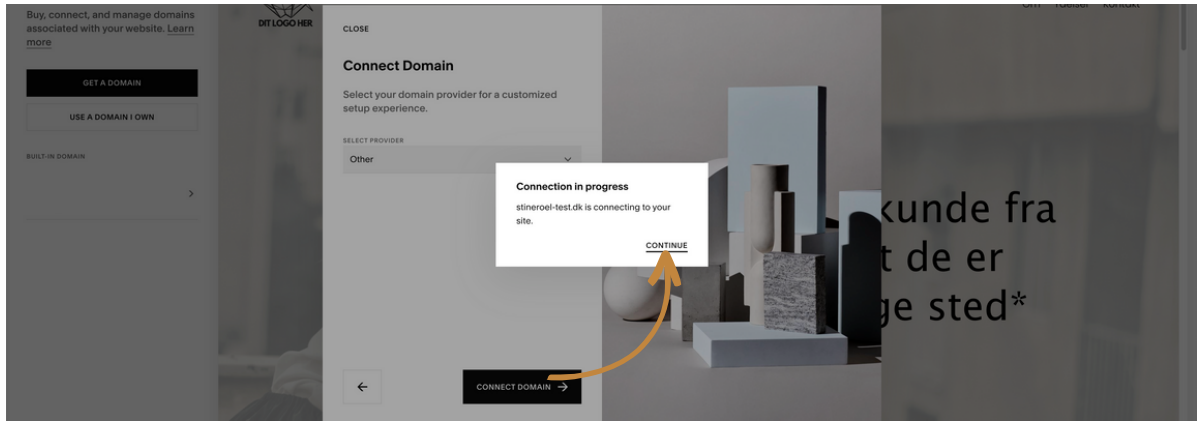

Domains

Buy, connect, and manage domains associated with your website. [Learn more](#)

GET A DOMAIN **USE A DOMAIN I OWN**

SKRIV DIT DOMÆNE

DOMAIN OVERVIEW

DNS Settings

VIEW WEBSITE REFRESH RECORDS

This table shows you the DNS entries needed to connect your domain. [Log in to your domain provider](#) to manage these settings. If you need help adding and removing DNS entries, follow our [step-by-step guide](#) that walks you through the process.