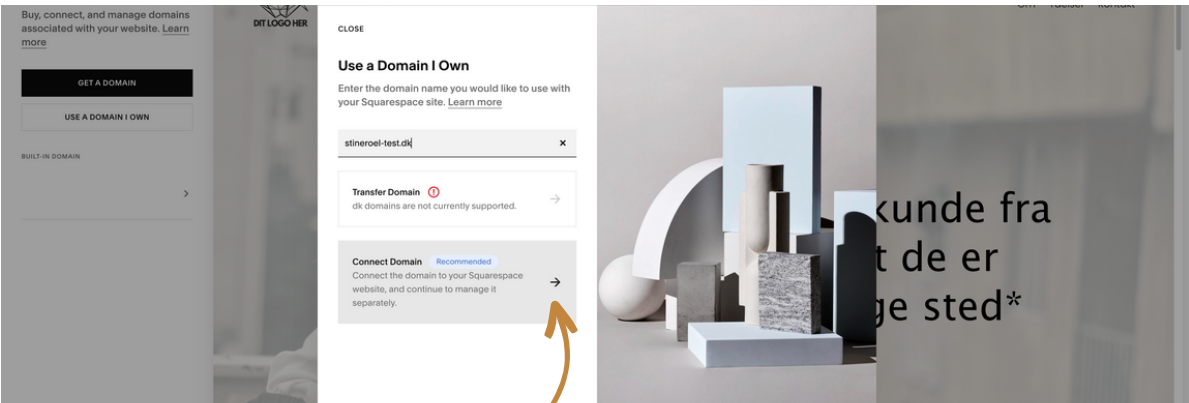

Domains

Buy, connect, and manage domains associated with your website. [Learn more](#)

GET A DOMAIN **USE A DOMAIN I OWN**

SKRIV DIT DOMÆNE

DOMAIN OVERVIEW

DNS Settings

VIEW WEBSITE REFRESH RECORDS

This table shows you the DNS entries needed to connect your domain. [Log in to your domain provider](#) to manage these settings. If you need help adding and removing DNS entries, follow our [step-by-step guide](#) that walks you through the process.