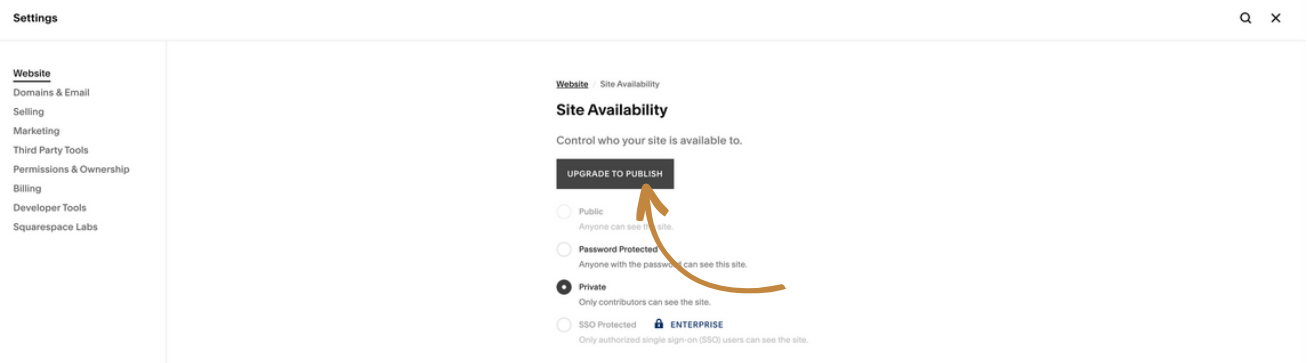

● LAUNCH HJEMMESIDE